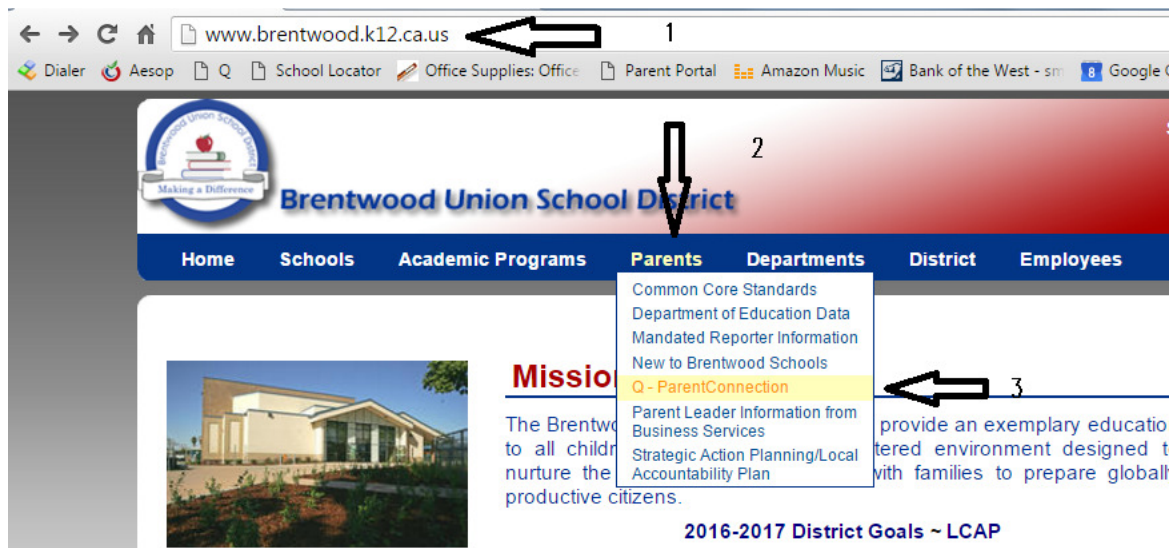

# Parent Connect

1. Go to the district website: [www.brentwood.k12.ca.us](http://www.brentwood.k12.ca.us)
2. Click Parents
3. Click Q Parent Connection

4. Enter Pin and Password

5. If you don't know your pin and password, click Need Your Login Information?  
Enter your email address. Now you have your login info.