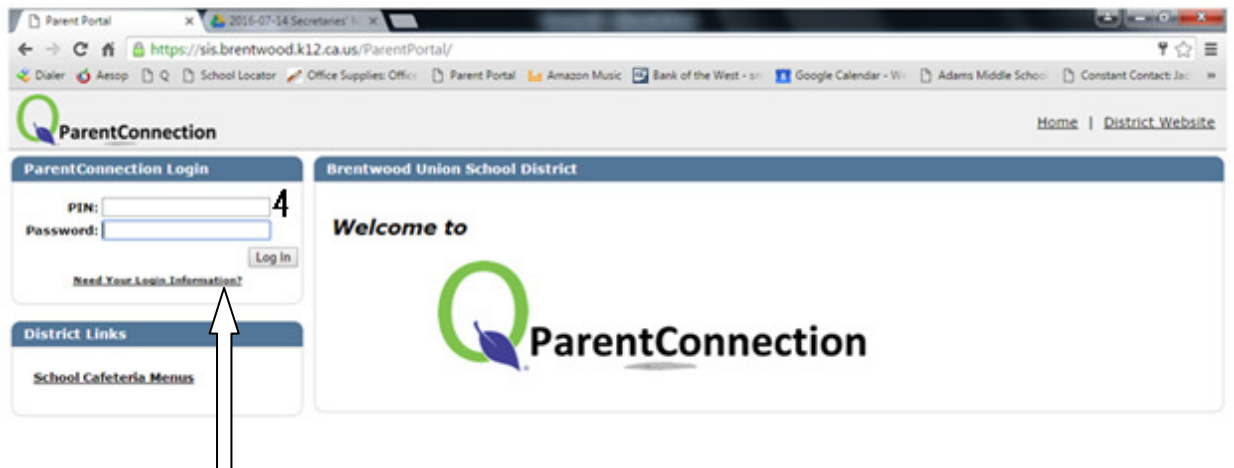

# Parent Connect

1. Go to the district website: [www.brentwood.k12.ca.us](http://www.brentwood.k12.ca.us)
2. Click Parents
3. Click Q Parent Connection

4. Enter Pin and Password

5. If you don't know your pin and password, click Need Your Login Information?  
Enter your email address. Now you have your login info.