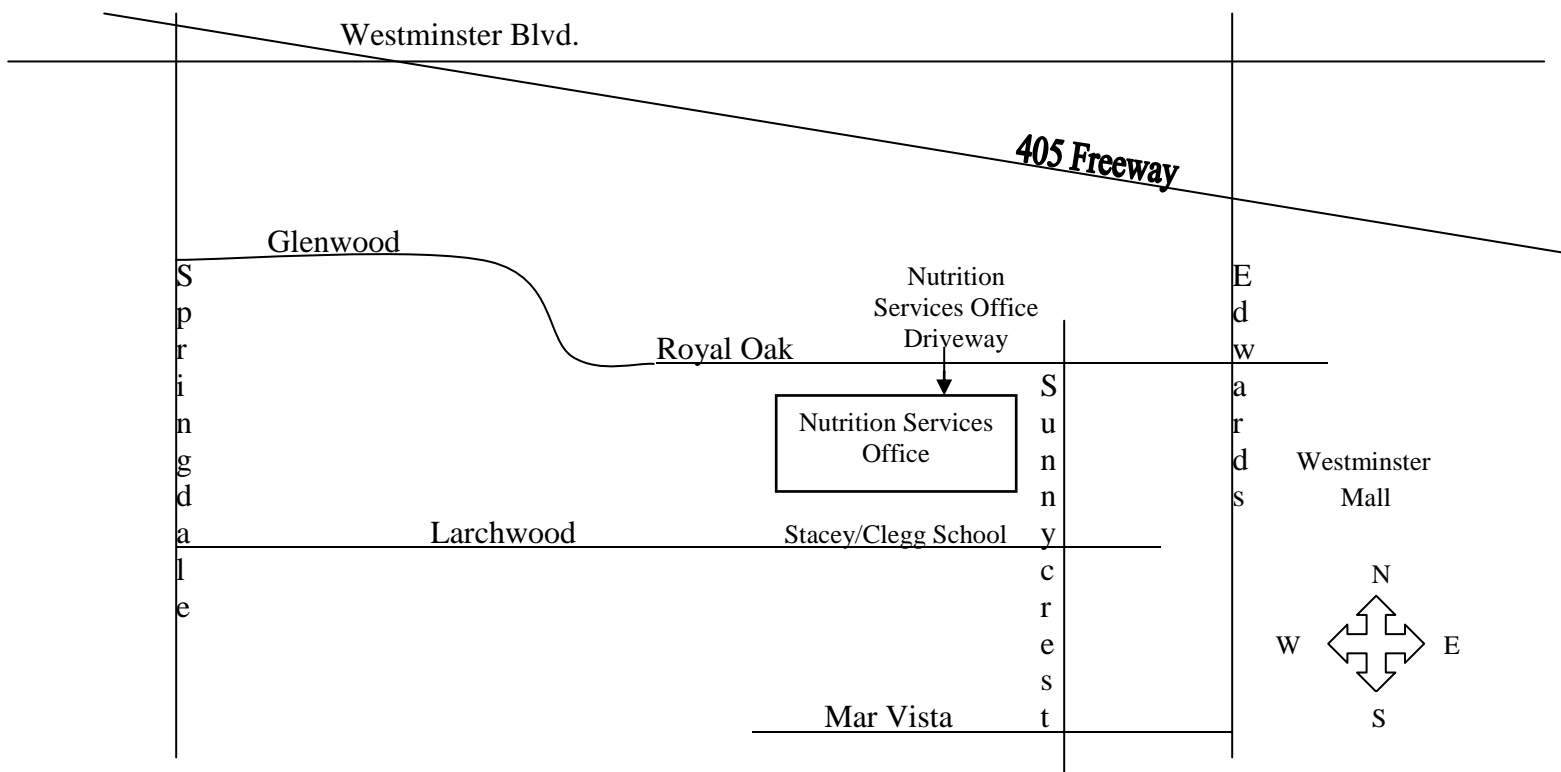

Directions to Nutrition Services Office

(Located **behind** Stacey & Clegg Schools ~ off Royal Oak)

Stacey-Clegg School Address:

** 6311 Larchwood Drive
Huntington Beach, CA 92647

See note below for GPS/Mapquest Users

If coming from the East

Take Edwards and turn onto Royal Oak.
Pass the stop sign and watch for a crosswalk in the street.
There is a driveway between two houses.* This is the Nutrition Services entrance.
Turn left and follow the driveway.

If coming from the West

Take Springdale and turn onto Glenwood. Follow around the curve then watch for a crosswalk in the street.
There is a driveway between two houses.* This is the Nutrition Services entrance.
Turn right and follow the driveway.

***The driveway is between two houses with the addresses 6302 & 6322 Royal Oak. On the east side of our driveway the house has a white picket fence.**

****For GPS/MapQuest, input address 6322 Royal Oak, Huntington Beach, CA 92647**