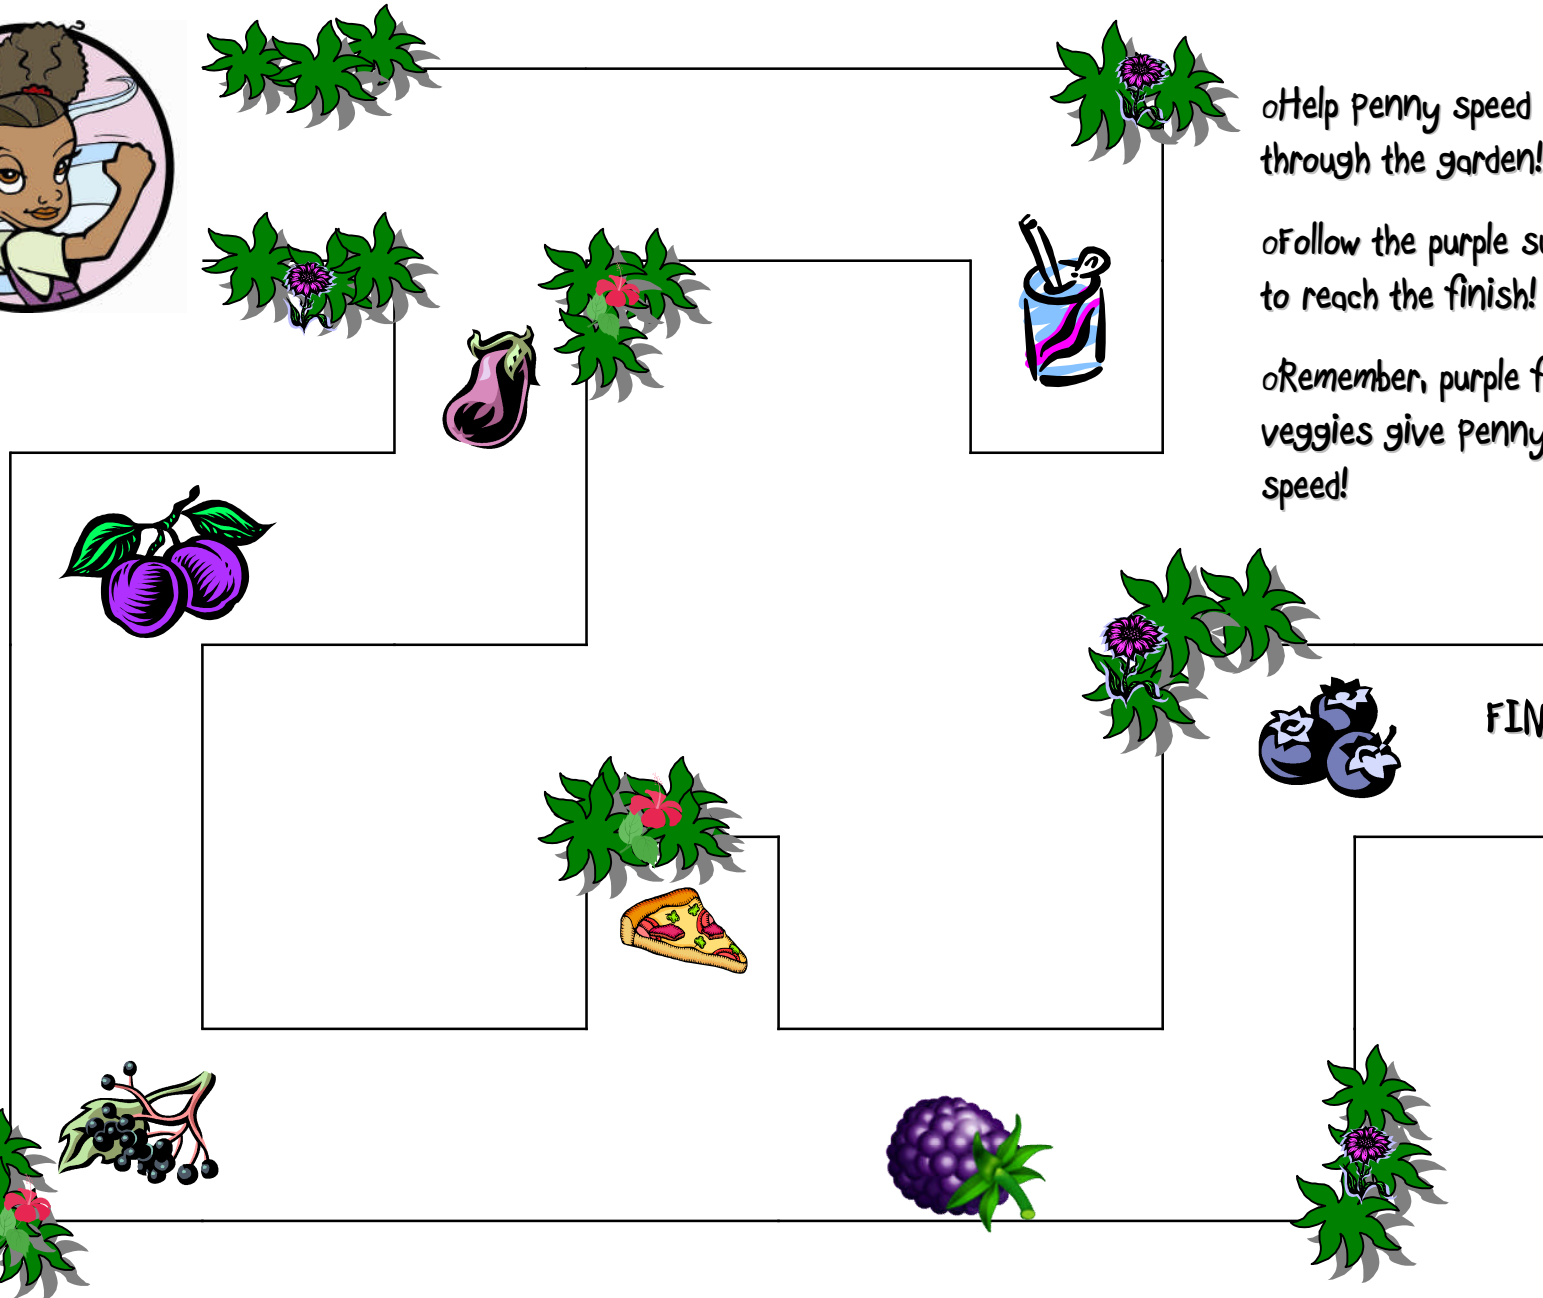

Grade Level: Pre-K -K

♥To be printed in color

oHelp Penny speed home through the garden!

oFollow the purple super foods to reach the finish!

oRemember, purple fruits and veggies give Penny lightning speed!

FINISH!