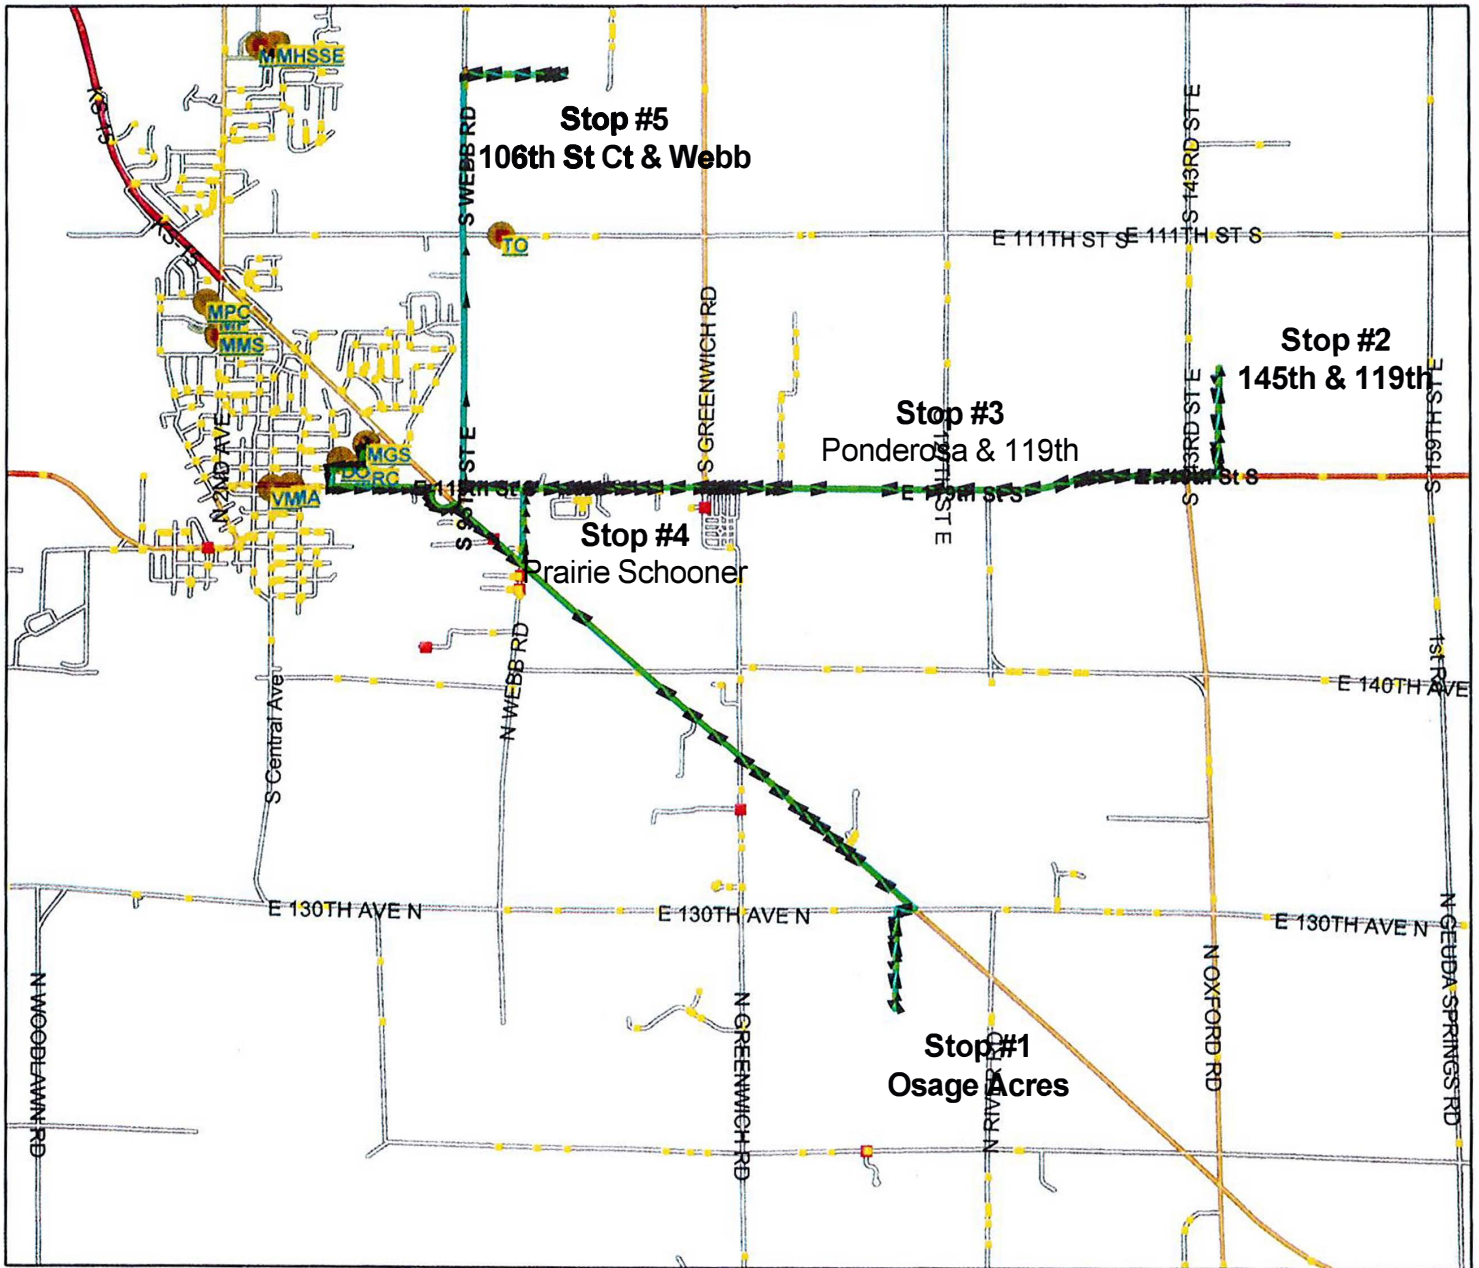

**Mulvane Unified SD  
263 Route #5 Map**

1. Buses will stop at normal pick up locations for students to pick up meals.
2. All children between the ages of 1-18 are allowed a meal at no charge. The child does not need to be a Mulvane USD 263 student.
3. We are not allowed to distribute meals for any child that is not present at the pickup spot. We are sorry this is a current USDA mandate and not our rule.
4. All times are approximate and may be adjusted as we move forward. Please check our website for any updates to times & locations.

1. Stop #1: Osage Acres 11 am -11:10 am
2. Stop #2: 145th & 119th 11:20 am - 11:30 am
3. Stop #3: Ponderosa & 119th 11:35 am - 11:45 am
4. Stop #4: Prairie Schooner Mobile Home Park 11:50 am - 12:00 pm
5. Stop #5: 106th St Ct & Webb 12:10 pm - 12:20 pm