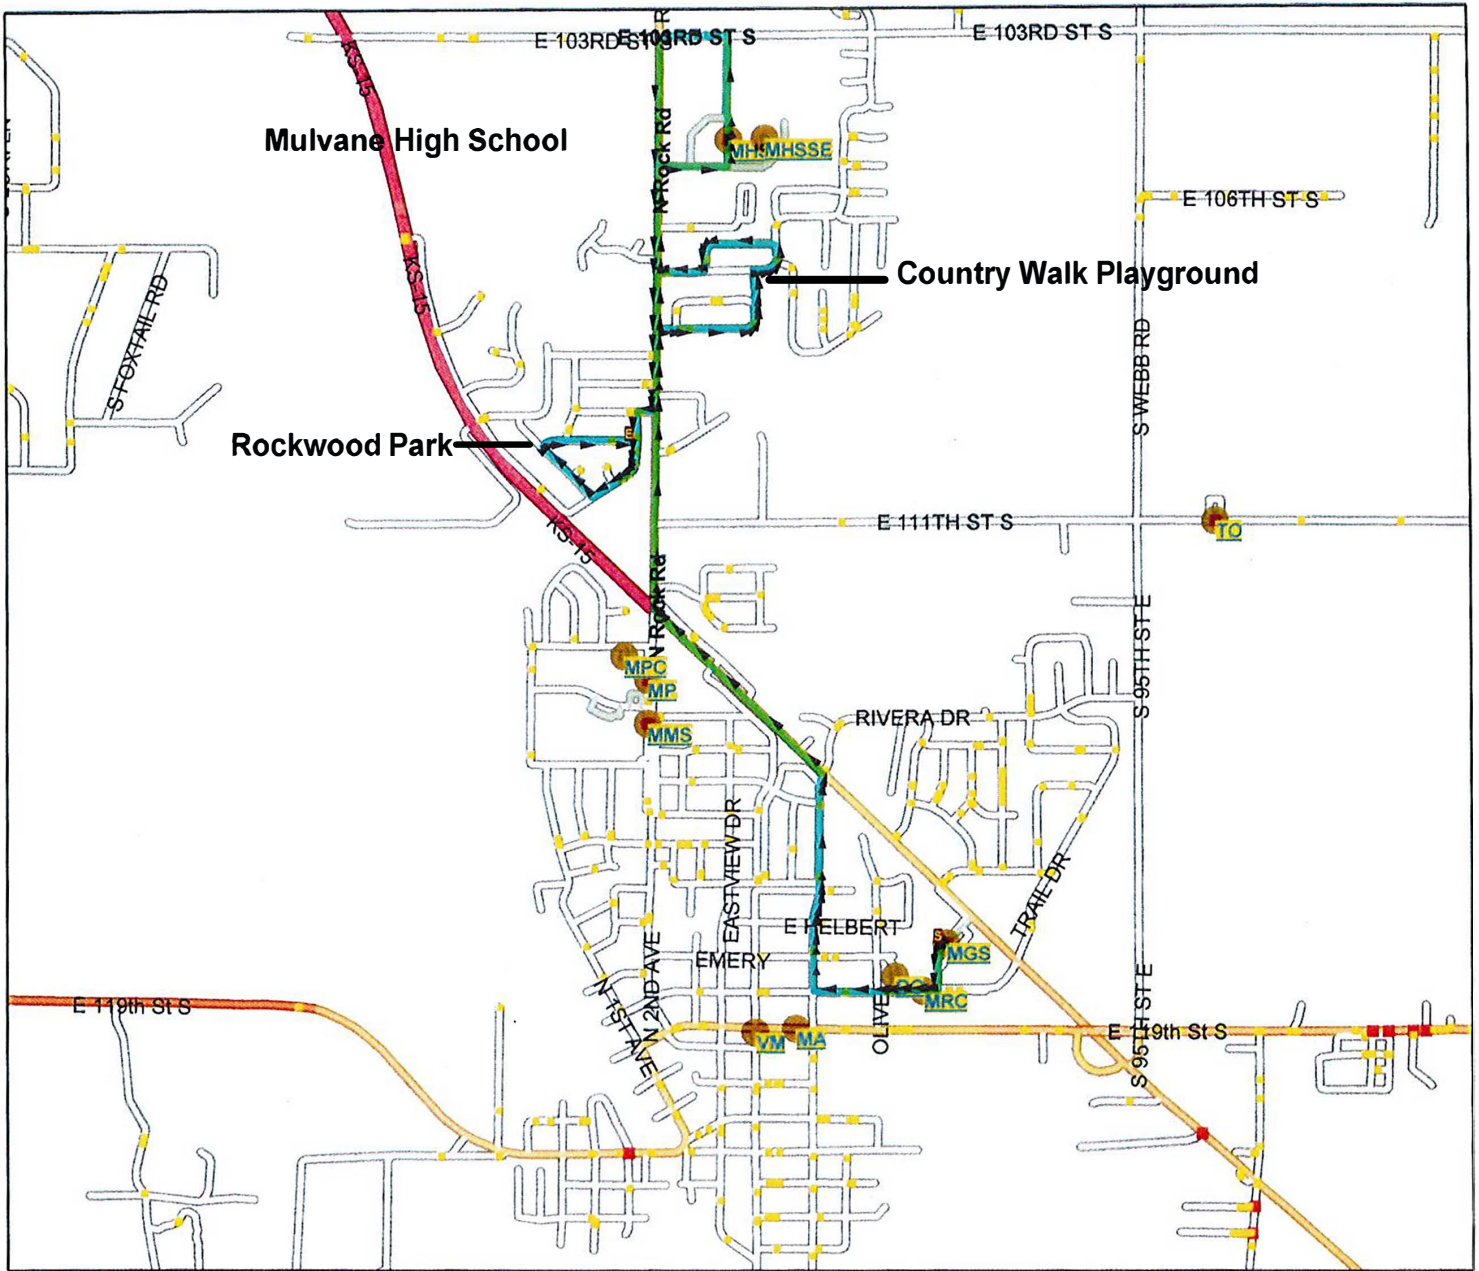

**Mulvane Unified SD 263  
Route #4 Map**

1. Buses will stop at normal pick up locations for students to pick up meals.
2. All children between the ages of 1-18 are allowed a meal at no charge. The child does not need to be a Mulvane USD 263 student.
3. We are not allowed to distribute meals for any child that is not present at the pickup spot. We are sorry this is a current USDA mandate and not our rule.
4. All times are approximate and may be adjusted as we move forward. Please check our website for any updates to times & locations.

1. Stop #1: Mulvane High School, 11:00 am - 11:20 am
2. Stop #2: Country Walk Park, 11:25 am - 11:40 am
3. Stop #3: Rockwood Park, 11:45 am - 12:00 pm