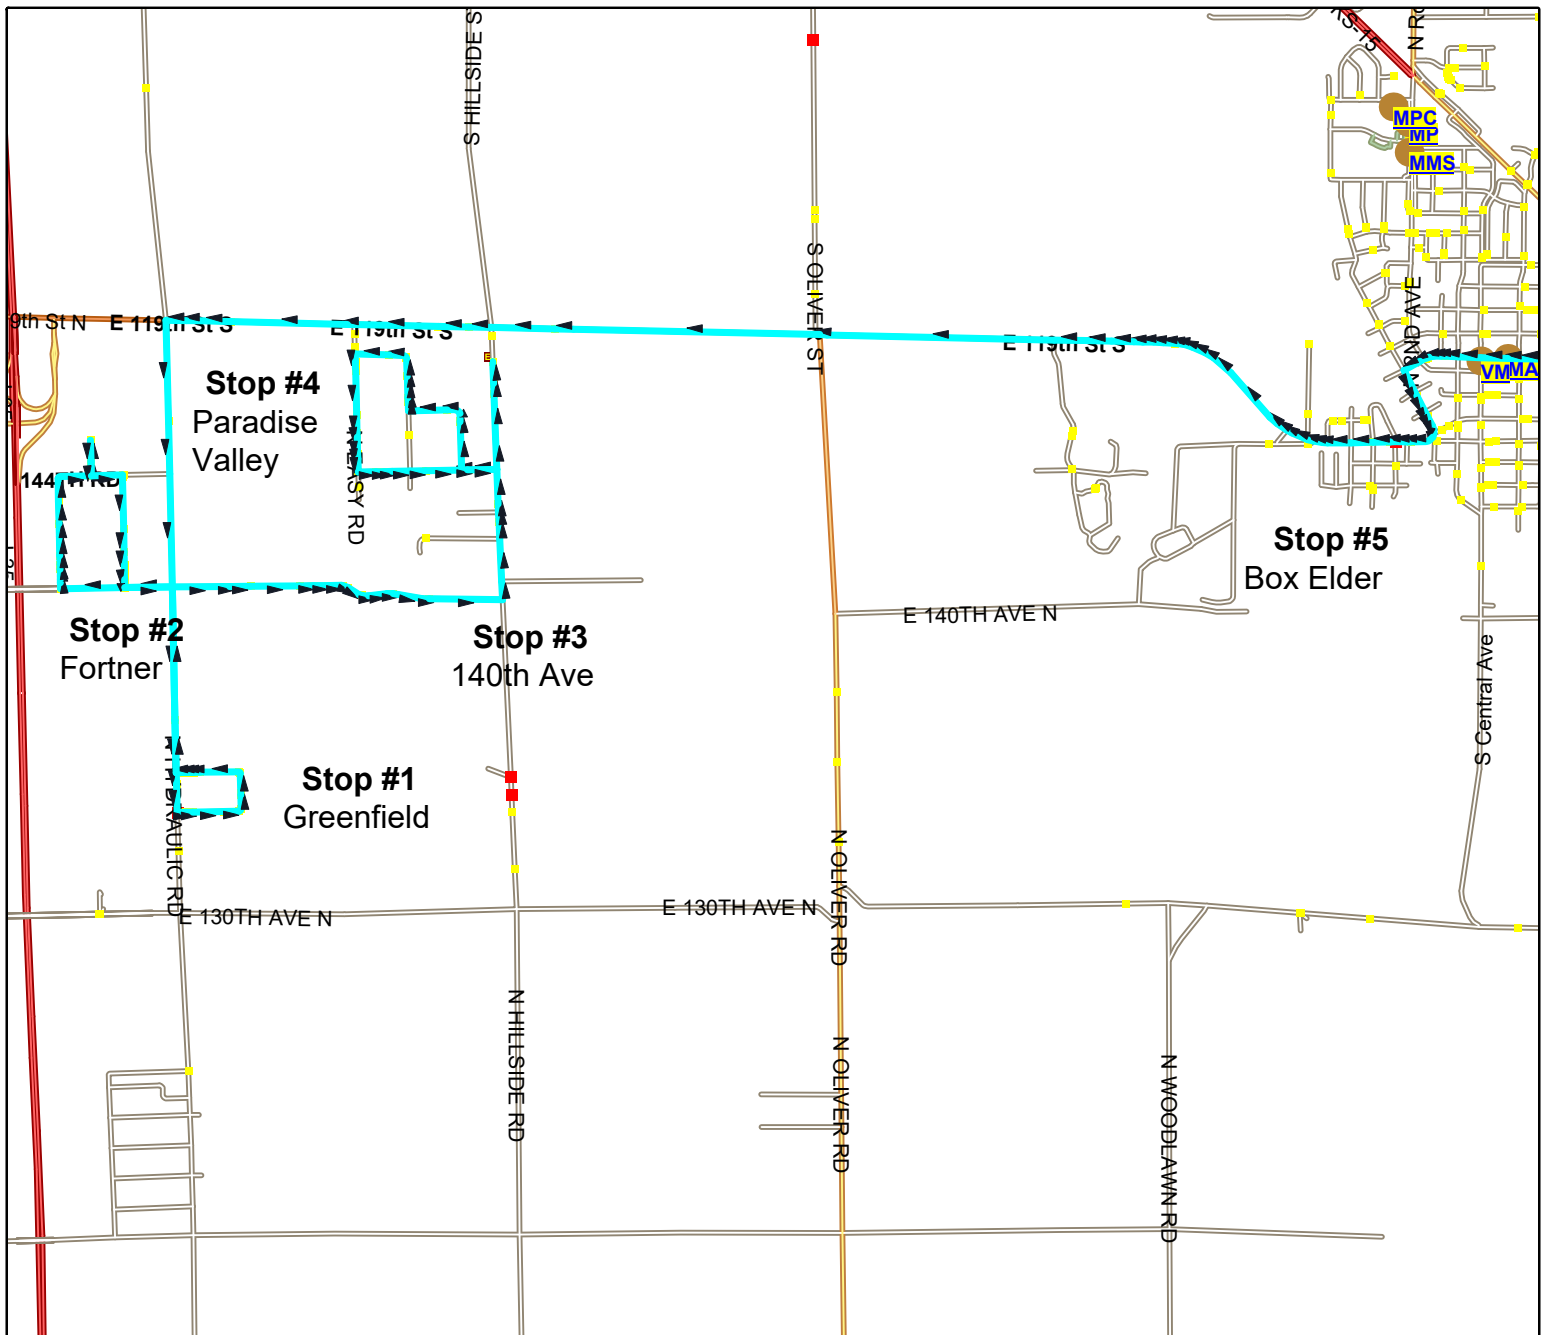

Mulvane Unified SD 263 Route #2 Map

1. Buses will stop at normal pick up locations for students to pick up meals.
2. All children between the ages of 1-18 are allowed a meal at no charge. The child does not need to be a Mulvane USD 263 student.
3. We are not allowed to distribute meals for any child that is not present at the pickup spot. We are sorry this is a current USDA mandate and not our rule.
4. All times are approximate and may be adjusted as we move forward. Please check our website for any updates to times & locations.

1. **Stop #1: Greenfield 11 am -11:15 am**
2. **Stop #2: Fortner 11:20 am - 11:35 am**
3. **Stop #3: Paradise Valley 11:50 am - 12:10 pm**
4. **Stop #4: Box Elder 12:15 pm - 12:30 pm**