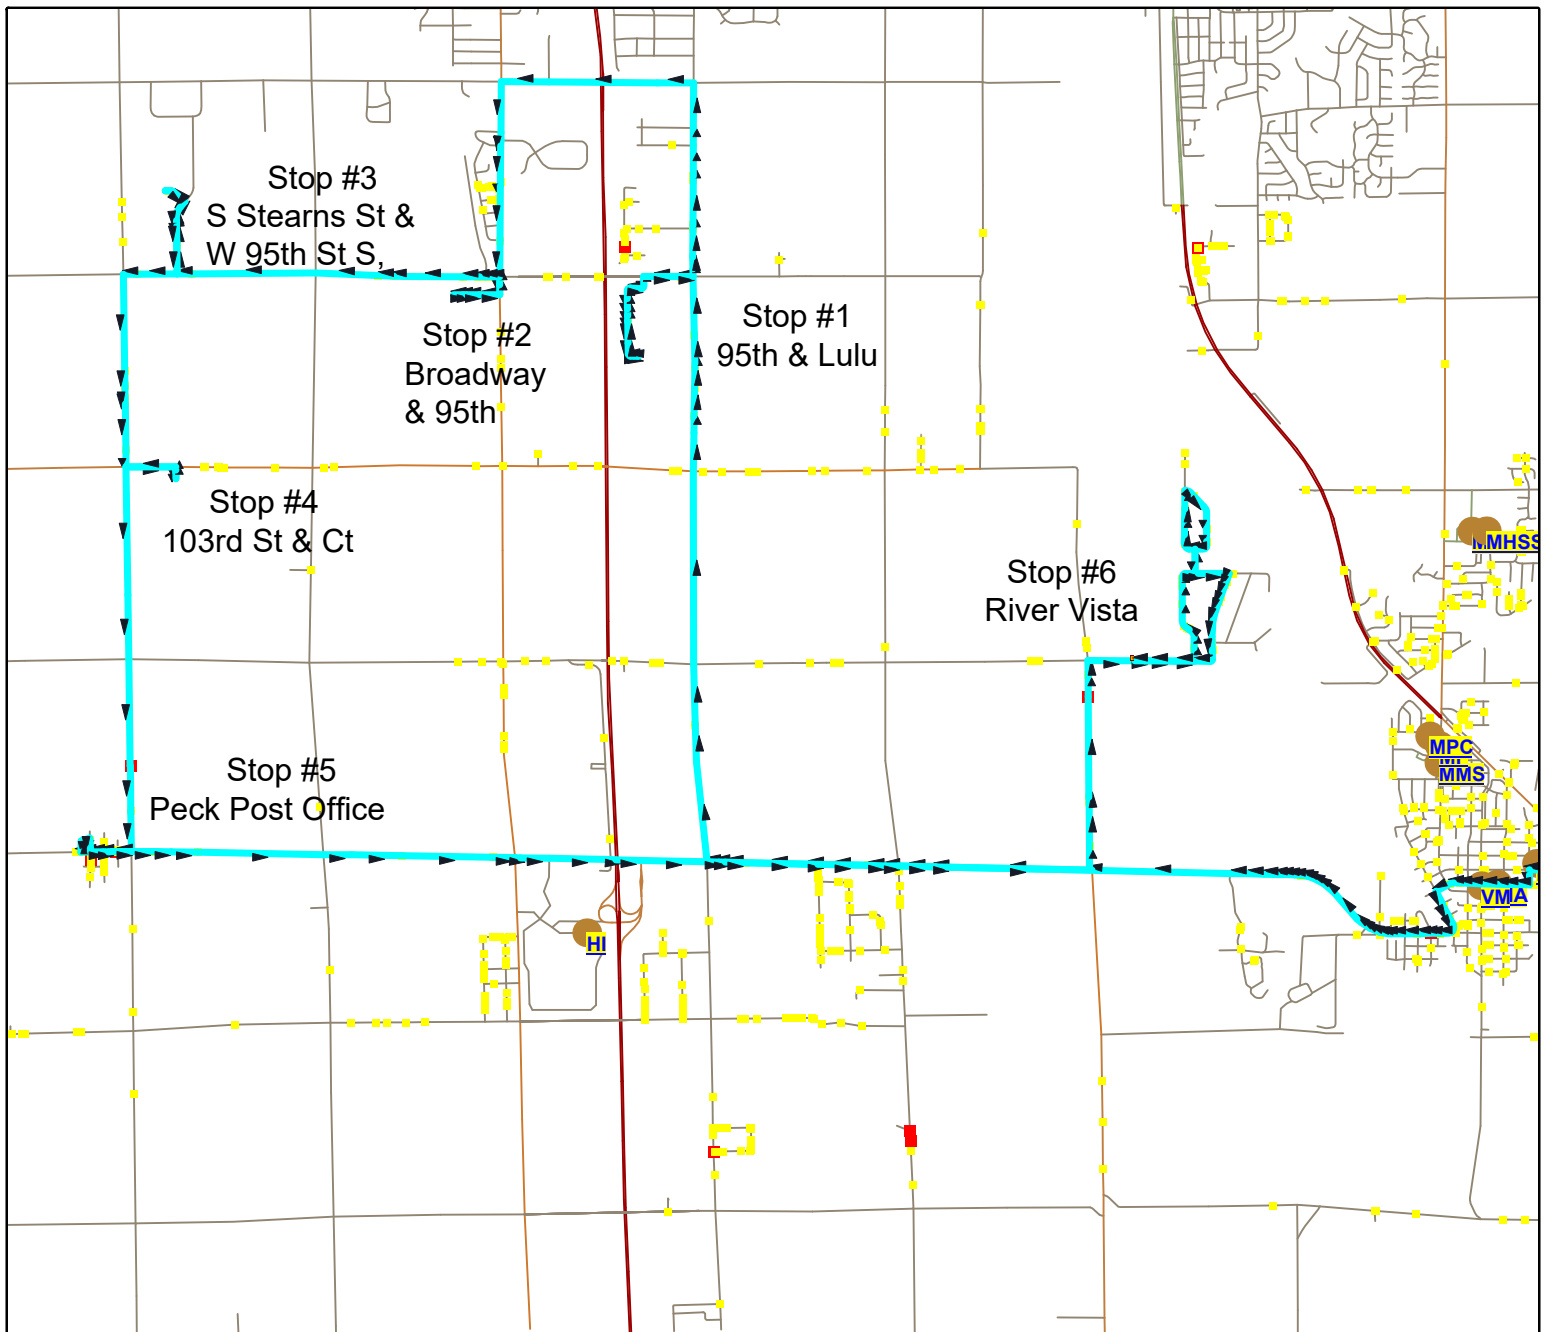

## Mulvane Unified SD 263 Route #1

1. Buses will stop at normal pick up locations for students to pick up meals.
2. All children between the ages of 1-18 are allowed a meal at no charge. The child does not need to be a Mulvane USD 263 student.
3. We are not allowed to distribute meals for any child that is not present at the pickup spot. We are sorry this is a current USDA mandate and not our rule.
4. All times are approximate and may be adjusted as we move forward. Please check our website for any updates to times & locations.

1. **Stop #1: 95th & Lulu 11am -11:10am**
2. **Stop #2: Broadway & 95th 11:15am - 11:30am**
3. **Stop #3: S Stearns St & W 95th St S 11:35am - 11:45am**
4. **Stop #4: 103rd St & Ct 11:50am - 11:55am**
5. **Stop #5: Peck Post Office 12:00pm - 12:15pm**
6. **Stop #6: River Vista 12:20pm - 12:35pm**